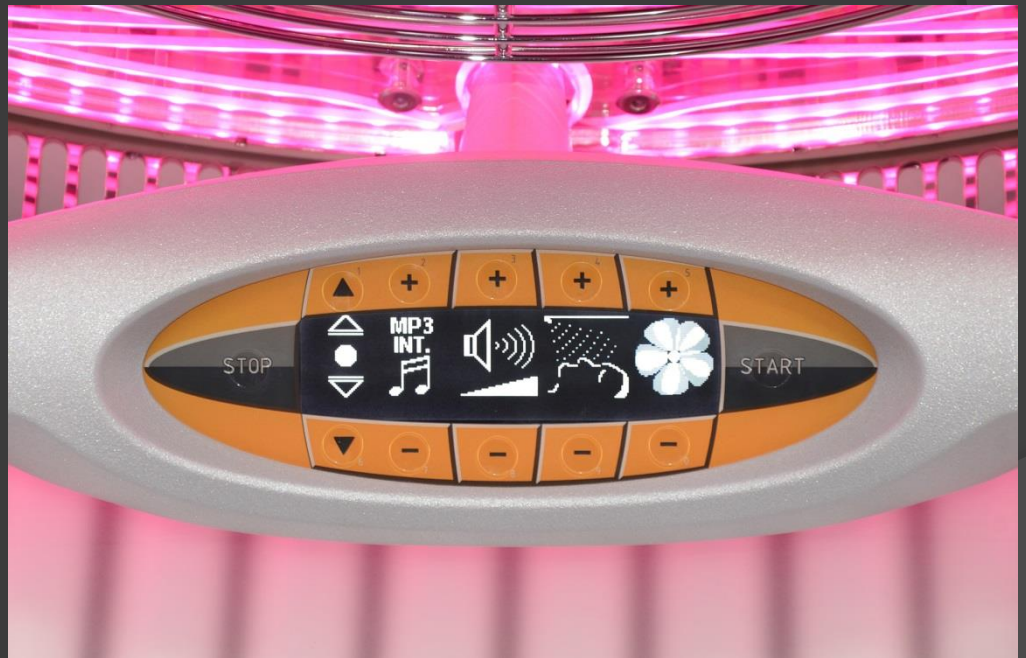

# colorMotion

Individual accent lighting  
-to be chosen from  
18 different programs.

Choose the preferred  
color option simply  
by using the motionWheel  
fingertip control.

# Ergonomic handholds

provide a comfortable standing position and an all round tan.

# amazing Ceiling

The translucent ceiling lighting with graphic ornaments provides internal illumination of the tower.

# KBL 7 board

A scratch resistant LCD glass touchscreen

guarantees a  
hygienic and simpler  
operation for both  
customers and  
salon owners.